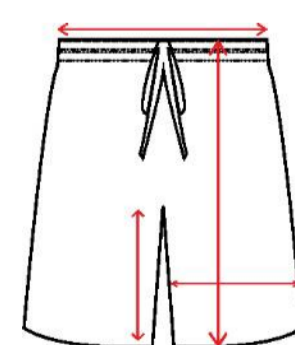

SOCCER SHORTS -					MSS						
SIZE	4-6	8-10	12-14	16	S	M	L	XL	2XL	3XL	
WAIST	20/22	22/24	24/26	26/28	28/30	32/34	36/38	40/42	44/46	48/50	
LENGTH	14"	14.5"	15"	15.5"	16"	17"	18"	19"	20"	21"	
INSEAM	5"	5"	6"	6.5"	6.5"	6.5"	7"	7"	7.5"	8"	
LEG OPEN	8"	9"	9"	10"	10.5"	11.5"	12"	13"	13"	13.5"