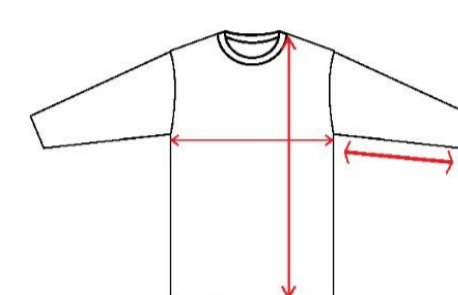

RAGLAN LONG SLEEVE JERSEY -					RMLS (ROUND NECK)						
SIZE					S	M	L	XL	2XL		
HALF CHEST					19"	20"	21"	22"	23"		
LENGTH					25"	27"	28"	29"	30"		
SLEEVE					27.5"	28.5"	30"	31"	32.5"