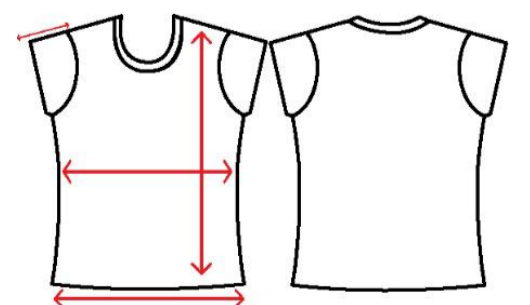

WOMEN ROUND NECK CAP SLEEVE -											LRCS
SIZE	4-6	8-10	12-14	16	S	M	L	XL	2XL		
HALF CHEST	12"	13"	14"	15"	16"	17"	18"	19"	20"		
LENGTH	18"	20"	21"	22"	23"	24"	25"	26"	27"		
SLEEVE	1"	1"	1.5"	2"	2"	2"	2.5"	2.5"	3"