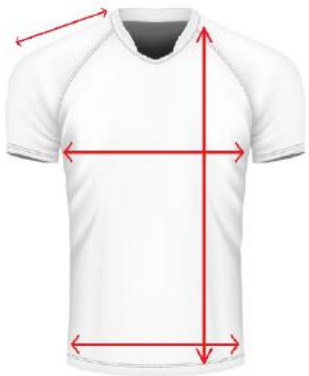

SIZE	4-6	8-10	12-14	16	S	M	L	XL	2XL	3XL	
HALF CHEST	13.5"	15"	16"	18"	19"	20"	21.5"	22"	23.5"	24"	
LENGTH	17"	19"	20.5"	22.5"	24"	26"	27"	28"	29"	30"	

RUGBY SHORTS - RUGS

SIZE			12-14	16	S	M	L	XL	2XL	3XL	
WAIST											
LENGTH											
INSEAM											
LEG OPENING											

RUGBY JERSEY - RUGT

SIZE			12-14	16	S	M	L	XL	2XL	3XL	
HALF CHEST			26.5"	27"	28"	29"	29"	16"	16"	16"	
LENGTH			18"	19"	20"	21"	22"	23"	24"	24.5"	
TAIL			16"	16.5"	17"	17.5"	18"	19"	19.5"	20"	
SLEEVE			4"	4.5"	5"	5"	5"	5"	5.5"	5.5"	

TRACK TOPS WITH ZIP - TT

SIZE	4-6	8-10	12-14	16	S	M	L	XL	2XL	3XL	4XL
HALF CHEST	14"	15"	16"	17"	18"	20"	22"	24"	26"	28"	30.5"
LENGTH	18"	20"	22"	24"	25"	28"	29"	30"	31"	32"	32"
SLEEVE	20"	21"	21.5"	22"	23.5"	24"	24"	24"	24.5"	25.5"	27"