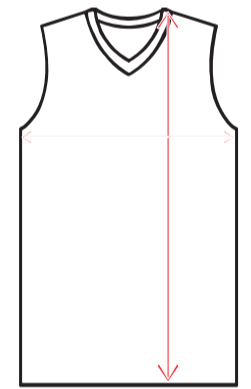

WOMEN BASKETBALL JERSEY -											BWT
SIZE	4-6	8-10	12-14	16	S	M	L	XL	2XL		
HALF CHEST	15.5"	16.5"	17.5"	18.5"	19.5"	20.5"	21"	21.5"	22"		
LENGTH	23"	24"	26"	26.5"	27"	27.5"	28"	29"	30"