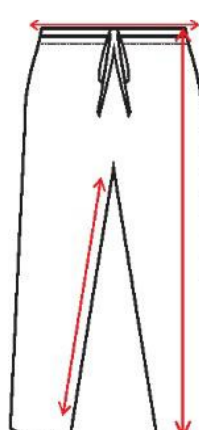

ROUND NECK SINGLET VEST -					SGM (ROUND NECK)						
SIZE	4-6	8-10	12-14	16	S	M	L	XL	2XL	3XL	
HALF CHEST	14"	15"	16"	17"	18"	20"	22"	24"	26"	28"	
LENGTH	18"	20"	22"	24"	26"	28"	29"	30"	31"	32"	

V - NECK ARMLESS JERSEY -					AMV (V-NECK)						
SIZE	4-6	8-10	12-14	16	S	M	L	XL	2XL	3XL	
HALF CHEST	14"	15"	16"	17"	18"	20"	22"	24"	26"	28"	
LENGTH	18"	20"	22"	24"	26"	28"	29"	30"	31"	32"	

ROUND NECK ARMLESS JERSEY -					AMR (ROUND NECK)						
SIZE	4-6	8-10	12-14	16	S	M	L	XL	2XL	3XL	
HALF CHEST	14"	15"	16"	17"	18"	20"	22"	24"	26"	28"	
LENGTH	18"	20"	22"	24"	26"	28"	29"	30"	31"	32"	

MEN BASKETBALL JERSEY -					BMT (V-NECK)						
SIZE	4-6	8-10	12-14	16	S	M	L	XL	2XL	3XL	
HALF CHEST	17"	18"	19"	20"	21"	22"	23"	24"	25"	26"	
LENGTH	24"	25"	26"	28"	30"	31"	32"	33"	34"	35"	

MEN BASKETBALL SHORTS -					BMS						
SIZE	4-6	8-10	12-14	16	S	M	L	XL	2XL	3XL	
WAIST	20/22	22/24	24/26	26/28	28/30	32/34	36/38	40/42	44/46	48/50	
LENGTH	16"	17"	18"	24"	25"	28"	29"	30"	31"	32"	
INSEAM	13"	13"	13.5"	13.5"	13.5"	13.7"	14.7"	14.7"	14.7"	15"	
LEG OPEN	9.5"	9.5"	10"	11"	11.5"	12.5"	12.5"	13.5"	14"	15"	

LONG TRACK PANTS -					STP						
SIZE	4-6	8-10	12-14	16	S	M	L	XL	2XL		
WAIST	20/22	22/24	24/26	26/28	28/30	32/34	36/38	40/42	44/46		
LENGTH	32	33"	34"	36"	41"	42"	42"	43"	43.5"		
INSEAM	23"	23.5"	24"	25"	29"	30"	31"	32"	32.5"		