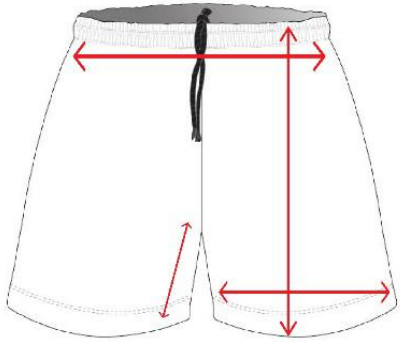

MEN PADDLING VEST - PDV

SIZE	4-6	8-10	12-14	16	S	M	L	XL	2XL	3XL	
HALF CHEST	13.5"	15"	16"	18"	19"	20"	21.5"	22"	23.5"	24"	
LENGTH	17"	19"	20.5"	22.5"	24"	26"	27"	28"	29"	30"	

MEN PADDLING T-BACK VEST - PDVT

SIZE	4-6	8-10	12-14	16	S	M	L	XL	2XL	3XL	
HALF CHEST	13.5"	15"	16"	18"	19"	20"	21.5"	22"	23.5"	24"	
LENGTH	17"	19"	20.5"	22.5"	24"	26"	27"	28"	29"	30"	

RUGBY SHORTS - RUGS

SIZE			12-14	16	S	M	L	XL	2XL	3XL	
WAIST											
LENGTH											
INSEAM											
LEG OPENING											