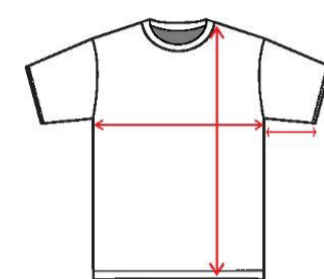

RAGLAN SHORT SLEEVE T-SHIRTS -					RMSS (ROUND NECK)						
SIZE					S	M	L	XL	2XL		
HALF CHEST					19"	20"	21"	22"	23"		
LENGTH					25"	27"	28"	29"	30"		
SLEEVE					12.5"	13"	13.5"	14"	14"