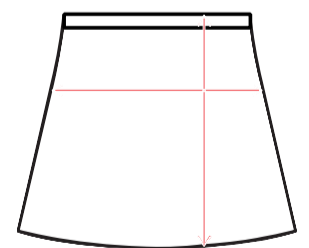

WOMEN SKIRTS -											WS
SIZE	4-6	8-10	12-14	16	S	M	L	XL	2XL	3XL	
HALF CHEST	20/22	22/24	24/26	26/28	28/30	30/32	32/34	34/36	36/38	38/40	
LENGTH	10"	11"	12"	13"	13.5"	14.5"	15"	15"	15"	16"	
FLARE	15"	16"	17"	18"	18"	19"	20"	21"	22"	23"