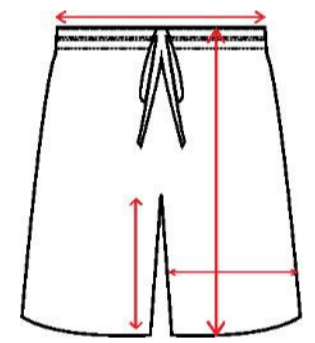

WOMEN BASKETBALL SHORTS -											BWS
SIZE	4-6	8-10	12-14	16	S	M	L	XL	2XL		
WAIST	20/22	22/24	24/26	26/28	28/30	32/34	36/38	40/42	44/46		
LENGTH	14"	14.5"	15"	15.5"	16"	17"	18"	19"	20"		
INSEAM	10.5"	11"	11.5"	12"	12.5"	13"	13.5"	14"	14.5"