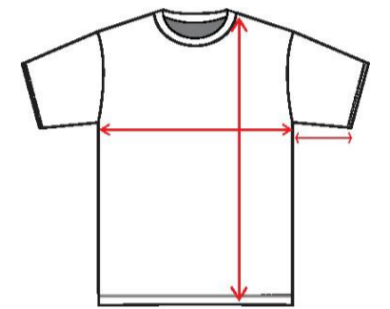

WOMEN RAGLAN ROUND NECK SHORT SLEEVE JERSEY -											RWSS
SIZE				16	S	M	L	XL			
HALF CHEST				16"	17"	18"	19"	20"			
LENGTH				24"	25"	26"	26.5"	28"			
SLEEVE