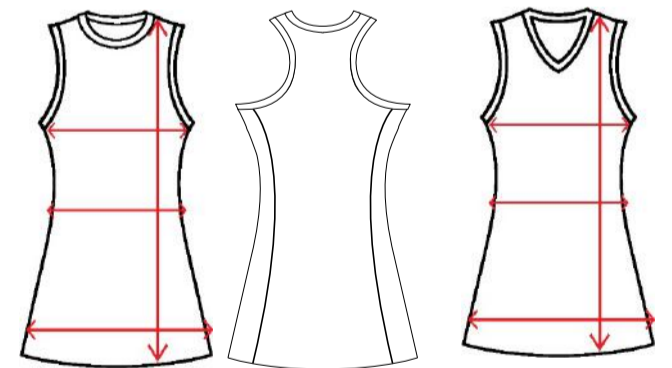

WOMEN BASKETBALL JERSEY -											BWT
SIZE	4-6	8-10	12-14	16	S	M	L	XL	2XL		
HALF CHEST	15.5"	16.5"	17.5"	18.5"	19.5"	20.5"	21"	21.5"	22"		
LENGTH	23"	24"	26"	26.5"	27"	27.5"	28"	29"	30"		

WOMEN NETBALL DRESS -											LRNB (ROUND NECK) LVNB (V-NECK)
SIZE					S	M	L	XL	2XL		
HALF CHEST					14.5"	17"	18"	19"	20"		
HALF WAIST					13"	15"	16"	17"	18"		
LENGTH					30.5"	31"	31.5"	32.5"	35"		
FLARE					22"	25"	27"	28"	30"