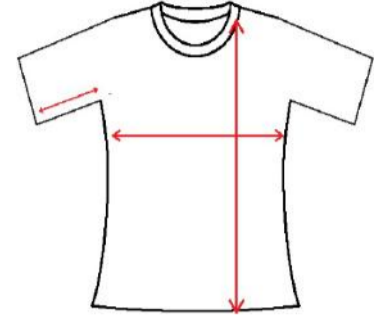

WOMEN ROUND NECK SHORT SLEEVE JERSEY -											LRST
SIZE	4-6	8-10	12-14	16	S	M	L	XL	2XL		
HALF CHEST	12"	13"	14"	15"	16"	17"	18"	19"	20"		
LENGTH	18"	20"	21"	22"	23"	24"	25"	26"	27"		
SLEEVE