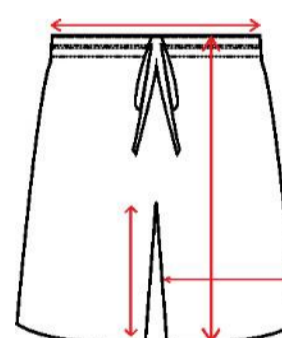

RAGLAN SHORT SLEEVE T-SHIRTS -					RMSS (ROUND NECK)						
SIZE					S	M	L	XL	2XL		
HALF CHEST					19"	20"	21"	22"	23"		
LENGTH					25"	27"	28"	29"	30"		
SLEEVE					12.5"	13"	13.5"	14"	14"		

RAGLAN LONG SLEEVE JERSEY -					RMLS (ROUND NECK)						
SIZE					S	M	L	XL	2XL		
HALF CHEST					19"	20"	21"	22"	23"		
LENGTH					25"	27"	28"	29"	30"		
SLEEVE					27.5"	28.5"	30"	31"	32.5"		

ROUND NECK SINGLET VEST -					SGM (ROUND NECK)						
SIZE	4-6	8-10	12-14	16	S	M	L	XL	2XL	3XL	
HALF CHEST	14"	15"	16"	17"	18"	20"	22"	24"	26"	28"	
LENGTH	18"	20"	22"	24"	26"	28"	29"	30"	31"	32"	

V - NECK ARMLESS JERSEY -					AMV (V-NECK)						
SIZE	4-6	8-10	12-14	16	S	M	L	XL	2XL	3XL	
HALF CHEST	14"	15"	16"	17"	18"	20"	22"	24"	26"	28"	
LENGTH	18"	20"	22"	24"	26"	28"	29"	30"	31"	32"	

ROUND NECK ARMLESS JERSEY -					AMR (ROUND NECK)						
SIZE	4-6	8-10	12-14	16	S	M	L	XL	2XL	3XL	
HALF CHEST	14"	15"	16"	17"	18"	20"	22"	24"	26"	28"	
LENGTH	18"	20"	22"	24"	26"	28"	29"	30"	31"	32"	

MEN BASKETBALL JERSEY -					BMT (V-NECK)						
SIZE	4-6	8-10	12-14	16	S	M	L	XL	2XL	3XL	
HALF CHEST	17"	18"	19"	20"	21"	22"	23"	24"	25"	26"	
LENGTH	24"	25"	26"	28"	30"	31"	32"	33"	34"	35"	

MEN BASKETBALL SHORTS -					BMS						
SIZE	4-6	8-10	12-14	16	S	M	L	XL	2XL	3XL	
WAIST	20/22	22/24	24/26	26/28	28/30	32/34	36/38	40/42	44/46	48/50	
LENGTH	16"	17"	18"	24"	25"	28"	29"	30"	31"	32"	
INSEAM	13"	13"	13.5"	13.5"	13.5"	13.7"	14.7"	14.7"	14.7"	15"	
LEG OPEN	9.5"	9.5"	10"	11"	11.5"	12.5"	12.5"	13.5"	14"	15"	