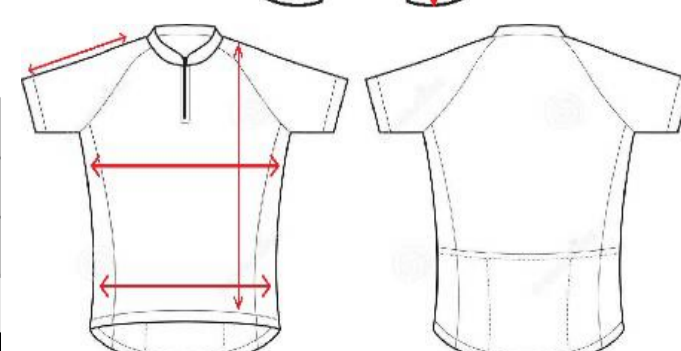

LONG TRACK PANTS -					STP						
SIZE	4-6	8-10	12-14	16	S	M	L	XL	2XL		
WAIST	20/22	22/24	24/26	26/28	28/30	32/34	36/38	40/42	44/46		
LENGTH	32	33"	34"	36"	41"	42"	42"	43"	43.5"		
INSEAM	23"	23.5"	24"	25"	29"	30"	31"	32"	32.5"		

CYCLING JERSEY -					CYC						
SIZE	4-6	8-10	12-14	16	S	M	L				
HALF CHEST	16"	16"	16.5"	17"	18"	18.5"	20"				
LENGTH	20.5"	21"	22.5"	23.5"	24"	24.5"	26"				
SLEEVE	11"	11"	11"	11"	11.5"	12"	12.5"				
WAIST	15"	16"	16.5"	17.5"	18"	19"	20"