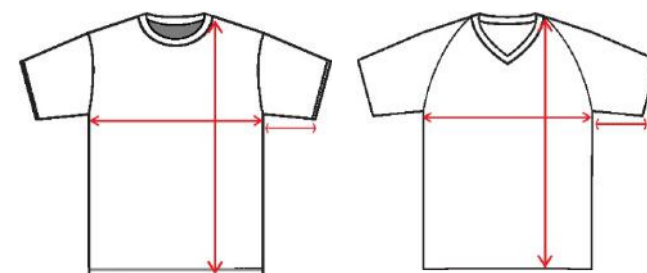

SHORT SLEEVE T-SHIRTS -					ASSR (ROUND NECK)		ASSV (V-NECK)				
SIZE	4-6	8-10	12-14	16	S	M	L	XL	2XL	3XL	4XL
HALF CHEST	14"	15"	16"	17"	18"	20"	22"	24"	26"	28"	30"
LENGTH	18"	20"	22"	24"	25"	28"	29"	30"	31"	32"	32"
SLEEVE	4.5"	5"	5.5"	6.5"	6.5"	7"	7"	7.5"	8"	8.5"	9"

LONG SLEEVE T-SHIRTS -					ALSR (ROUND NECK)		ALSV (V-NECK)				
SIZE	4-6	8-10	12-14	16	S	M	L	XL	2XL	3XL	4XL
HALF CHEST	14"	15"	16"	17"	18"	20"	22"	24"	26"	28"	30.5"
LENGTH	18"	20"	22"	24"	25"	28"	29"	30"	31"	32"	32"
SLEEVE	20"	21"	21.5"	22"	23.5"	24"	24"	24"	24.5"	25.5"	27"