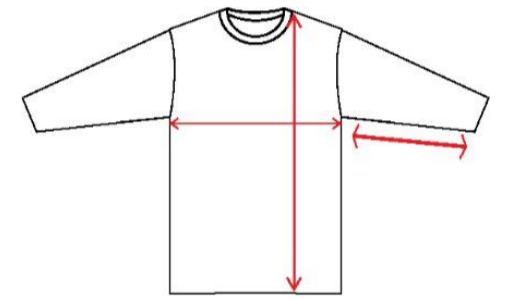

WOMEN RAGLAN ROUND NECK LONG SLEEVE JERSEY -											RWLS
SIZE				16	S	M	L	XL			
HALF CHEST				16"	17"	18"	19"	20"			
LENGTH				22"	23"	24"	25"	24"			
SLEEVE				19"	25"	26.5"	26.5"	28.5"