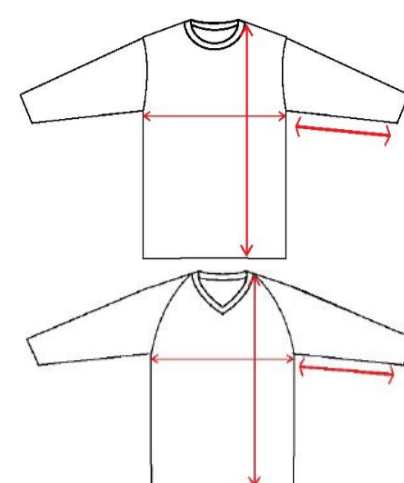

SHORT SLEEVE T-SHIRTS -					ASSR (ROUND NECK)		ASSV (V-NECK)				
SIZE	4-6	8-10	12-14	16	S	M	L	XL	2XL	3XL	4XL
HALF CHEST	14"	15"	16"	17"	18"	20"	22"	24"	26"	28"	30"
LENGTH	18"	20"	22"	24"	25"	28"	29"	30"	31"	32"	32"
SLEEVE	4.5"	5"	5.5"	6.5"	6.5"	7"	7"	7.5"	8"	8.5"	9"

LONG SLEEVE T-SHIRTS -					ALSR (ROUND NECK)		ALSV (V-NECK)				
SIZE	4-6	8-10	12-14	16	S	M	L	XL	2XL	3XL	4XL
HALF CHEST	14"	15"	16"	17"	18"	20"	22"	24"	26"	28"	30.5"
LENGTH	18"	20"	22"	24"	25"	28"	29"	30"	31"	32"	32"
SLEEVE	20"	21"	21.5"	22"	23.5"	24"	24"	24"	24.5"	25.5"	27"