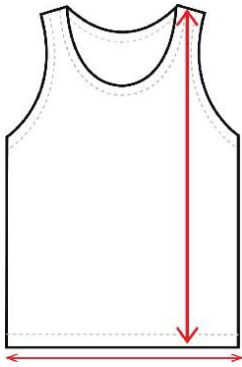

LONG TRACK PANTS -					STP						
SIZE	4-6	8-10	12-14	16	S	M	L	XL	2XL		
WAIST	20/22	22/24	24/26	26/28	28/30	32/34	36/38	40/42	44/46		
LENGTH	32	33"	34"	36"	41"	42"	42"	43"	43.5"		
INSEAM	23"	23.5"	24"	25"	29"	30"	31"	32"	32.5"		

CYCLING JERSEY -					CYC						
SIZE	4-6	8-10	12-14	16	S	M	L				
HALF CHEST	16"	16"	16.5"	17"	18"	18.5"	20"				
LENGTH	20.5"	21"	22.5"	23.5"	24"	24.5"	26"				
SLEEVE	11"	11"	11"	11"	11.5"	12"	12.5"				
WAIST	15"	16"	16.5"	17.5"	18"	19"	20"				

MEN PADDLING VEST - PDV

SIZE	4-6	8-10	12-14	16	S	M	L	XL	2XL	3XL	
HALF CHEST	13.5"	15"	16"	18"	19"	20"	21.5"	22"	23.5"	24"	
LENGTH	17"	19"	20.5"	22.5"	24"	26"	27"	28"	29"	30"	

MEN PADDLING T-BACK VEST - PDVT

SIZE	4-6	8-10	12-14	16	S	M	L	XL	2XL	3XL	
HALF CHEST	13.5"	15"	16"	18"	19"	20"	21.5"	22"	23.5"	24"	
LENGTH	17"	19"	20.5"	22.5"	24"	26"	27"	28"	29"	30"	

RUGBY SHORTS - RUGS

SIZE			12-14	16	S	M	L	XL	2XL	3XL	
WAIST											
LENGTH											
INSEAM											
LEG OPENING											