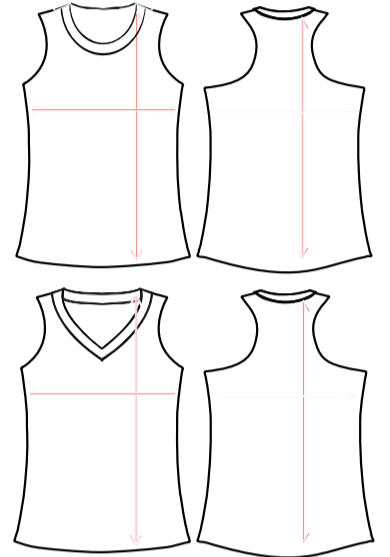

WOMEN ROUND NECK T-BACK TANK -LRTT (ROUND NECK) LVTT (V-NECK)											
SIZE	4-6	8-10	12-14	16	S	M	L	XL	2XL		
HALF CHEST	12"	14"	15"	16"	17"	18"	19"	20"	21"		
LENGTH	17"	20"	21"	22"	23"	24"	26"	28"	29"