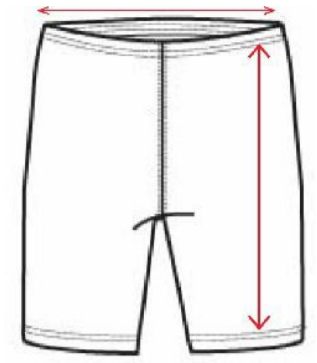

TRACK TOPS WITH ZIP - TT

SIZE	4-6	8-10	12-14	16	S	M	L	XL	2XL	3XL	4XL
HALF CHEST	14"	15"	16"	17"	18"	20"	22"	24"	26"	28"	30.5"
LENGTH	18"	20"	22"	24"	25"	28"	29"	30"	31"	32"	32"
SLEEVE	20"	21"	21.5"	22"	23.5"	24"	24"	24"	24.5"	25.5"	27"

WOMEN LYCRA SHORT TIGHTS -											WST
SIZE	4-6	8-10	12-14	16	S	M	L	XL	2XL	3XL	
WAIST	10"	10"	10.5"	11"	12"	12.5"	13"	14"	14.5"	14.5"	
LENGTH	8"	8.5"	9"	10"	10.5"	11"	12"	12"	13"	13"	
HALF LEG	7"	8"	8"	9"	9"	9"	10"	10.5"	11"	11.5"	
INSEAM	2"	2"	2.5"	3"	3"	3"	3.5"	3.5"	3.5"	3.5"	

WOMEN LYCRA 3/4 LONG TIGHTS -											WLT
SIZE	4-6	8-10	12-14	16	S	M	L	XL	2XL	3XL	
WAIST	12"	12"	12"	12"	12.5"	12.5"	13"	13.5"	14.5"	15"	
LENGTH	10"	11"	12"	13"	13"	15"	15"	16"	16.5"	17"	
HALF LEG	7"	7.5"	8"	8.5"	9"	9.5"	9.5"	10"	10.5"	11"	
INSEAM	4.5"	4.5"	5"	5"	5.5"	6"	6"	7"	7"	7"	