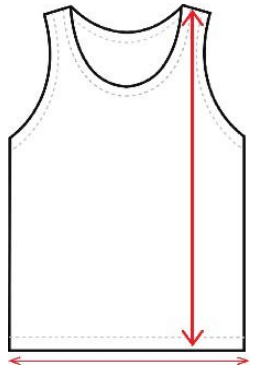

MEN PADDLING VEST - PDV

SIZE	4-6	8-10	12-14	16	S	M	L	XL	2XL	3XL	
HALF CHEST	13.5"	15"	16"	18"	19"	20"	21.5"	22"	23.5"	24"	
LENGTH	17"	19"	20.5"	22.5"	24"	26"	27"	28"	29"	30"