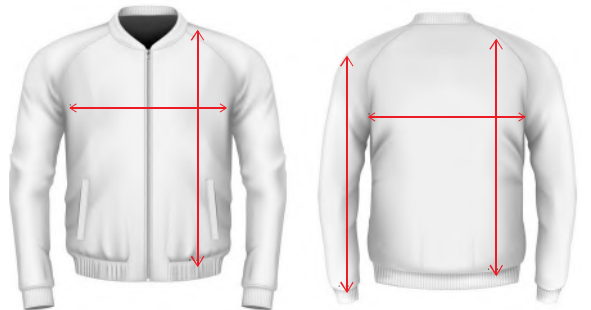

TRACK TOPS WITH ZIP - TT

SIZE	4-6	8-10	12-14	16	S	M	L	XL	2XL	3XL	4XL
HALF CHEST	14"	15"	16"	17"	18"	20"	22"	24"	26"	28"	30.5"
LENGTH	18"	20"	22"	24"	25"	28"	29"	30"	31"	32"	32"
SLEEVE	20"	21"	21.5"	22"	23.5"	24"	24"	24"	24.5"	25.5"	27"