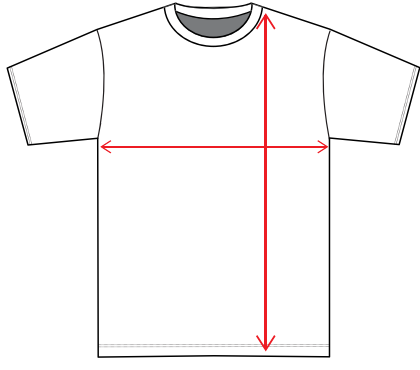

**T-SHIRT SIZE CHART**

**350 - Round Neck T-Shirts (Adults)**

SIZE	16/S	M	L	XL	XXL	3XL
HALF CHEST	18"	20"	22"	24"	26"	27"
LENGTH	26"	28"	30"	31"	32"	33"

**350V - Ladies V-Neck T-Shirts**

SIZE	S	M	L	XL	XXL
HALF CHEST	14"	16"	17"	19"	21"
LENGTH	21.5"	22.8"	24"	25"	26"

**350Y - Round Neck T-Shirts (Kids)**

SIZE	4-6	8-10	12-14			
HALF CHEST	28"	32"	34"			
LENGTH	19"	21"	23"			

**351 - V-Neck T-Shirts (Adults)**

SIZE	16/S	M	L	XL	XXL	3XL
HALF CHEST	18"	20"	22"	24"	26"	27"
LENGTH	26"	28"	30"	31"	32"	33"

**POLO SHIRTS SIZE CHART**

**206 - Polo Shirts**

SIZE	S	M	L	XL	XXL
HALF CHEST	18"	20"	21"	24"	25"
LENGTH	27"	28"	30"	31"	32"

**207- Interlock Polo Shirts**

SIZE	S	M	L	XL	XXL
HALF CHEST	20"	21"	22"	23"	24"
LENGTH	25.5"	26.5"	27.5"	28.5"	29.5"

**300H - Harbour Master Polo Shirts**

SIZE	XS	S	M	L	XL	XXL
HALF CHEST	17"	18"	20"	22"	24"	26"
LENGTH	24.5"	25.75"	27.75"	30"	31"	32.25"

**300M - Marina Polo Shirts**

SIZE	XS	S	M	L	XL	XXL	3XL
HALF CHEST	17"	18"	20"	22"	24"	26"	27.5"
LENGTH	24.5"	25.75"	27.75"	30"	31"	32.25"	33.5"