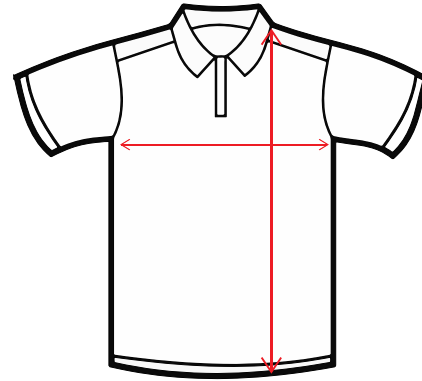

**T-SHIRT SIZE CHART**

**350 - Round Neck T-Shirts (Adults)**

SIZE	16/S	M	L	XL	XXL	3XL
HALF CHEST	18"	20"	22"	24"	26"	27"
LENGTH	26"	28"	30"	31"	32"	33"

**350V - Ladies V-Neck T-Shirts**

SIZE	S	M	L	XL	XXL
HALF CHEST	14"	16"	17"	19"	21"
LENGTH	21.5"	22.8"	24"	25"	26"

**350Y - Round Neck T-Shirts (Kids)**

SIZE	4-6	8-10	12-14			
HALF CHEST	28"	32"	34"			
LENGTH	19"	21"	23"			

**351 - V-Neck T-Shirts (Adults)**

SIZE	16/S	M	L	XL	XXL	3XL
HALF CHEST	18"	20"	22"	24"	26"	27"
LENGTH	26"	28"	30"	31"	32"	33"

**POLO SHIRTS SIZE CHART**

**206 - Polo Shirts**

SIZE	S	M	L	XL	XXL
HALF CHEST	18"	20"	21"	24"	25"
LENGTH	27"	28"	30"	31"	32"

**207- Interlock Polo Shirts**

SIZE	S	M	L	XL	XXL
HALF CHEST	20"	21"	22"	23"	24"
LENGTH	25.5"	26.5"	27.5"	28.5"	29.5"

**300H - Harbour Master Polo Shirts**

SIZE	XS	S	M	L	XL	XXL
HALF CHEST	17"	18"	20"	22"	24"	26"
LENGTH	24.5"	25.75"	27.75"	30"	31"	32.25"

**300M - Marina Polo Shirts**

SIZE	XS	S	M	L	XL	XXL	3XL
HALF CHEST	17"	18"	20"	22"	24"	26"	27.5"
LENGTH	24.5"	25.75"	27.75"	30"	31"	32.25"	33.5"