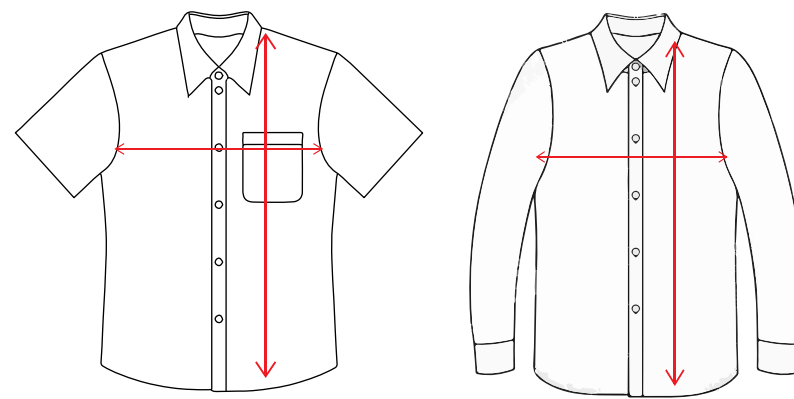

4001L - Men Twill Long Sleeve Shirts

SIZE	S	M	L	XL	XXL
HALF CHEST	20"	22"	24"	26"	28"
LENGTH	30.5"	31"	31.5"	32"	32.5"
SHOULDER	17"	18"	19"	20"	21"

4001W - Ladies Twill Short Sleeve Shirts

SIZE	S	M	L	XL	XXL
HALF CHEST	19"	20.5"	22"	23.5"	25"
LENGTH	24"	25"	26"	27"	28"
SHOULDER	16"	17"	18"	19"	20"