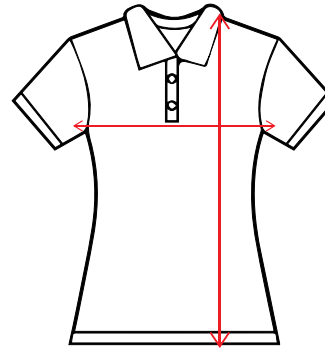

**350Y - Round Neck T-Shirts (Kids)**

SIZE	4-6	8-10	12-14			
HALF CHEST	28"	32"	34"			
LENGTH	19"	21"	23"			

**351 - V-Neck T-Shirts (Adults)**

SIZE	16/S	M	L	XL	XXL	3XL
HALF CHEST	18"	20"	22"	24"	26"	27"
LENGTH	26"	28"	30"	31"	32"	33"

**POLO SHIRTS SIZE CHART**

**206 - Polo Shirts**

SIZE	S	M	L	XL	XXL
HALF CHEST	18"	20"	21"	24"	25"
LENGTH	27"	28"	30"	31"	32"

**207- Interlock Polo Shirts**

SIZE	S	M	L	XL	XXL
HALF CHEST	20"	21"	22"	23"	24"
LENGTH	25.5"	26.5"	27.5"	28.5"	29.5"

**300H - Harbour Master Polo Shirts**

SIZE	XS	S	M	L	XL	XXL
HALF CHEST	17"	18"	20"	22"	24"	26"
LENGTH	24.5"	25.75"	27.75"	30"	31"	32.25"

**300M - Marina Polo Shirts**

SIZE	XS	S	M	L	XL	XXL	3XL
HALF CHEST	17"	18"	20"	22"	24"	26"	27.5"
LENGTH	24.5"	25.75"	27.75"	30"	31"	32.25"	33.5"

**901 - Dri-Fit Polo Shirts**

SIZE	S	M	L	XL	XXL
HALF CHEST	20"	22"	23"	24"	25"
LENGTH	27"	29"	31"	33"	33"

**203 - Ladies Polo Shirts**

SIZE	S	M	L	XL	XXL
HALF CHEST	15"	16"	18"	19"	22"
LENGTH	24"	25"	26"	27"	28"