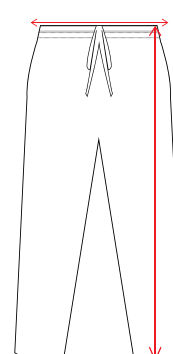

SIZE	S	M	L	XL	XXL
HALF CHEST	20"	22"	24"	26"	28"
LENGTH	30.5"	31"	31.5"	32"	32.5"
SHOULDER	17"	18"	19"	20"	21"

**4001W - Ladies Twill Short Sleeve Shirts**

SIZE	S	M	L	XL	XXL
HALF CHEST	19"	20.5"	22"	23.5"	25"
LENGTH	24"	25"	26"	27"	28"
SHOULDER	16"	17"	18"	19"	20"

SIZE	8-10	12-14	16		
HALF CHEST	29"	33"	36"		
LENGTH	26"	24"	26"		

**SPORT SHORTS SIZING CHART**

**533 - Adult Plain Shorts**

SIZE	S	M	L	XL	XXL
RELAXED WAIST	25"	27"	29"	31"	34"
LENGTH	17.5"	18"	18.5"	19"	19.5"

**514 - Kids Plain Shorts**

SIZE	S	M	L	XL
RELAXED WAIST	18"	21"	23"	25"
LENGTH	36"	37.5"	39"	41"

**532-MAD - Adult Plain Shorts**

SIZE	XS	S	M	L	XL	XXL	3XL
RELAXED WAIST	23"	25"	27"	29"	31"	34"	37"
LENGTH	17"	17.5"	18"	18.5"	19"	19.5"	20"

**TRACK PANTS SIZING CHART**

**768 - Adult Nylon Track Pants**

SIZE	S	M	L	XL	XXL	3XL
RELAXED WAIST	25"	26"	27"	28"	29"	30"
LENGTH	43"	44"	45"	46"	47"	48"

**788-868 - Adult Track Pants**

SIZE	S	M	L	XL	XXL
RELAXED WAIST	32"	34"	36"	38"	40"
LENGTH	40"	41"	41.75"	42.5"	43.25"