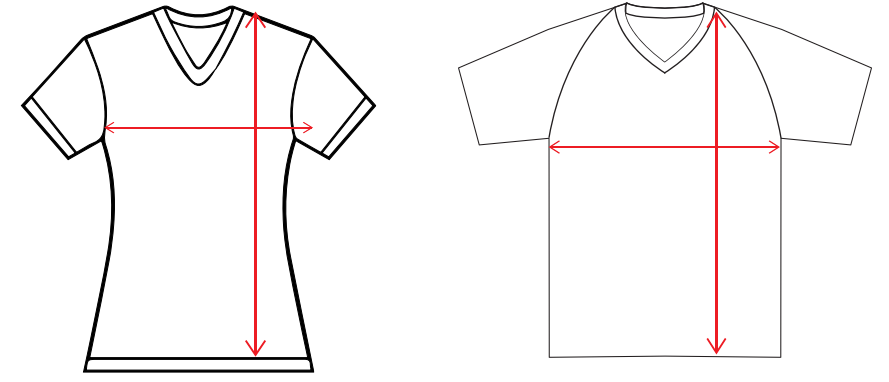

**T-SHIRT SIZE CHART**

**350 - Round Neck T-Shirts (Adults)**

SIZE	16/S	M	L	XL	XXL	3XL
HALF CHEST	18"	20"	22"	24"	26"	27"
LENGTH	26"	28"	30"	31"	32"	33"

**350V - Ladies V-Neck T-Shirts**

SIZE	S	M	L	XL	XXL
HALF CHEST	14"	16"	17"	19"	21"
LENGTH	21.5"	22.8"	24"	25"	26"

**350Y - Round Neck T-Shirts (Kids)**

SIZE	4-6	8-10	12-14			
HALF CHEST	28"	32"	34"			
LENGTH	19"	21"	23"			

**351 - V-Neck T-Shirts (Adults)**

SIZE	16/S	M	L	XL	XXL	3XL
HALF CHEST	18"	20"	22"	24"	26"	27"
LENGTH	26"	28"	30"	31"	32"	33"

**POLO SHIRTS SIZE CHART**

**206 - Polo Shirts**

SIZE	S	M	L	XL	XXL
HALF CHEST	18"	20"	21"	24"	25"
LENGTH	27"	28"	30"	31"	32"

**207- Interlock Polo Shirts**

SIZE	S	M	L	XL	XXL
HALF CHEST	20"	21"	22"	23"	24"
LENGTH	25.5"	26.5"	27.5"	28.5"	29.5"

**300H - Harbour Master Polo Shirts**

SIZE	XS	S	M	L	XL	XXL
HALF CHEST	17"	18"	20"	22"	24"	26"
LENGTH	24.5"	25.75"	27.75"	30"	31"	32.25"

**300M - Marina Polo Shirts**

SIZE	XS	S	M	L	XL	XXL	3XL
HALF CHEST	17"	18"	20"	22"	24"	26"	27.5"
LENGTH	24.5"	25.75"	27.75"	30"	31"	32.25"	33.5"