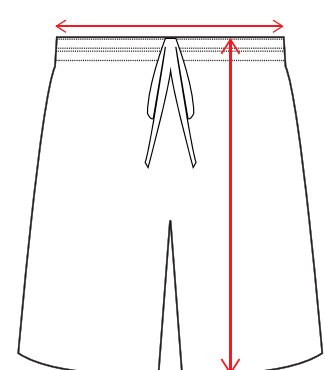

**TWILL SHIRT SIZE CHART**

**4001S - Men Twill Short Sleeve Shirts**

SIZE	S	M	L	XL	XXL
HALF CHEST	20.5"	22.5"	24.5"	26.5"	28.5"
LENGTH	29"	29.75"	30.5"	31.2"	32"
SHOULDER	17"	18"	19"	20"	21"

**4001L - Men Twill Long Sleeve Shirts**

SIZE	S	M	L	XL	XXL
HALF CHEST	20"	22"	24"	26"	28"
LENGTH	30.5"	31"	31.5"	32"	32.5"
SHOULDER	17"	18"	19"	20"	21"

**4001W - Ladies Twill Short Sleeve Shirts**

SIZE	S	M	L	XL	XXL
HALF CHEST	19"	20.5"	22"	23.5"	25"
LENGTH	24"	25"	26"	27"	28"
SHOULDER	16"	17"	18"	19"	20"

**SPORT JERSEY SIZING CHART**

**KIR-KEN-KNO-MAN-SPR-DOT-TIG - Adult Sport Jersey**

SIZE	S	M	L	XL	XXL
HALF CHEST	20"	22"	23"	24"	25"
LENGTH	27"	29"	31"	33"	33"

**KIR-KEN-KNO-MAN-SPR-DOT-TIG - Kids Sport Jersey**

SIZE	8-10	12-14	16		
HALF CHEST	29"	33"	36"		
LENGTH	26"	24"	26"		

**SPORT SHORTS SIZING CHART**

**533 - Adult Plain Shorts**

SIZE	S	M	L	XL	XXL
RELAXED WAIST	25"	27"	29"	31"	34"
LENGTH	17.5"	18"	18.5"	19"	19.5"