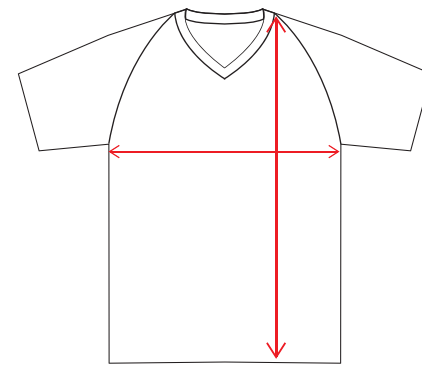

**TWILL SHIRT SIZE CHART**

**4001S - Men Twill Short Sleeve Shirts**

SIZE	S	M	L	XL	XXL
HALF CHEST	20.5"	22.5"	24.5"	26.5"	28.5"
LENGTH	29"	29.75"	30.5"	31.2"	32"
SHOULDER	17"	18"	19"	20"	21"

**4001L - Men Twill Long Sleeve Shirts**

SIZE	S	M	L	XL	XXL
HALF CHEST	20"	22"	24"	26"	28"
LENGTH	30.5"	31"	31.5"	32"	32.5"
SHOULDER	17"	18"	19"	20"	21"

**4001W - Ladies Twill Short Sleeve Shirts**

SIZE	S	M	L	XL	XXL
HALF CHEST	19"	20.5"	22"	23.5"	25"
LENGTH	24"	25"	26"	27"	28"
SHOULDER	16"	17"	18"	19"	20"

**SPORT JERSEY SIZING CHART**

**KIR-KEN-KNO-MAN-SPR-DOT-TIG - Adult Sport Jersey**

SIZE	S	M	L	XL	XXL
HALF CHEST	20"	22"	23"	24"	25"
LENGTH	27"	29"	31"	33"	33"

**KIR-KEN-KNO-MAN-SPR-DOT-TIG - Kids Sport Jersey**